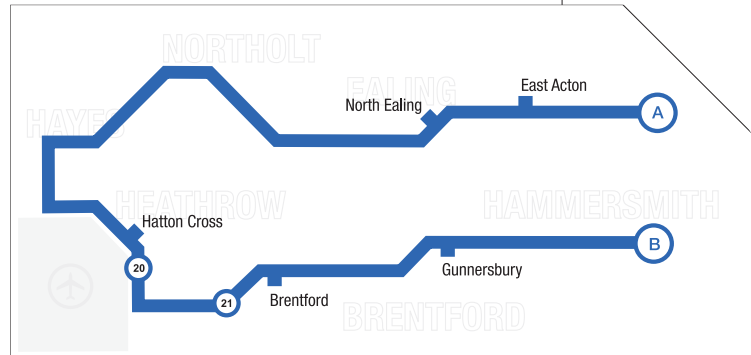

London

Metropolitan Fibre Optic Network

London Points of Presence (PoPs)

- | | | | |
|----|----------------------------------------------------|----|----------------------------------|
| 1 | Paddington
(Fibernet National PoP) | 12 | Telehouse Europe (North) |
| 2 | Level 3 Goswell Road | 13 | Telehouse 2000 (East) |
| 3 | IX Europe (City) | 14 | Telecity Bonnington House |
| 4 | Paul Street
(Fibernet National PoP) | 15 | London Hosting Centre |
| 5 | Telehouse Metro | 16 | Telecity Harbour Exchange |
| 6 | City Lifeline | 17 | Redbus Harbour Exchange |
| 7 | Interxion | 18 | Redbus Meridian Gate |
| 8 | Level 3 Braham Street | 19 | Redbus Sovereign House |
| 9 | Leman Street
(Fibernet National PoP) | 20 | IX Europe (Heathrow) |
| 10 | Docklands Poplar
(Fibernet National PoP) | 21 | Sunguard (Hounslow) |
| 11 | Global Switch | | |

Global Crossing

Rosalind House
Jays Close Viables
Basingstoke
Hampshire
RG22 4BS
United Kingdom

T +44 (0)1256 858685
F +44 (0)1256 858601

www.fibernet.co.uk

Global Crossing

Gutleutstr.175
60327 Frankfurt am Main
Germany