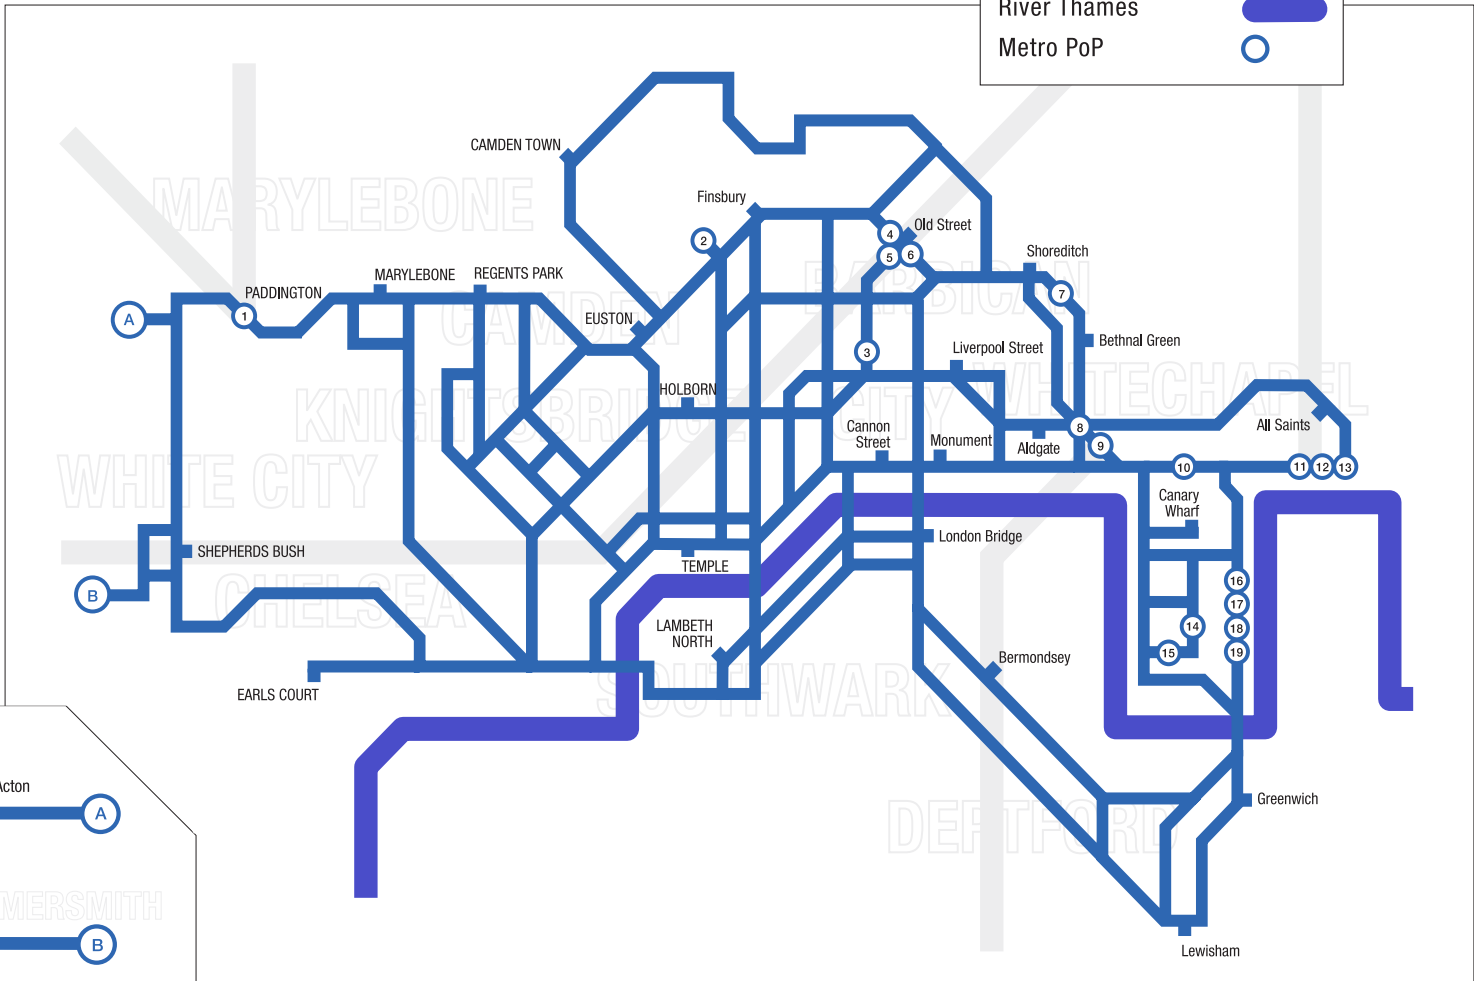

London

Metropolitan Fibre Optic Network

London Points of Presence (PoPs)

- | | | | |
|----|----------------------------------------------------|----|----------------------------------|
| 1 | Paddington
(Fibernet National PoP) | 12 | Telehouse Europe (North) |
| 2 | Level 3 Goswell Road | 13 | Telehouse 2000 (East) |
| 3 | IX Europe (City) | 14 | Telecity Bonnington House |
| 4 | Paul Street
(Fibernet National PoP) | 15 | London Hosting Centre |
| 5 | Telehouse Metro | 16 | Telecity Harbour Exchange |
| 6 | City Lifeline | 17 | Redbus Harbour Exchange |
| 7 | Interxion | 18 | Redbus Meridian Gate |
| 8 | Level 3 Braham Street | 19 | Redbus Sovereign House |
| 9 | Leman Street
(Fibernet National PoP) | 20 | IX Europe (Heathrow) |
| 10 | Docklands Poplar
(Fibernet National PoP) | 21 | Sunguard (Hounslow) |
| 11 | Global Switch | | |

Global Crossing

Rosalind House
Jays Close Viables
Basingstoke
Hampshire
RG22 4BS
United Kingdom

T +44 (0)1256 858685
F +44 (0)1256 858601

www.fibernet.co.uk

Global Crossing

Gutleutstr.175
60327 Frankfurt am Main
Germany